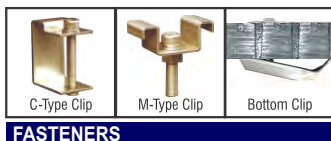

MOULDED GRATING

GRATING AND PANEL SIZES

LENGTH (mm)	WIDTH (mm)	DEPTH (mm)	COLOUR	
Open Grating POLYESTER				
2,445	1,000	25mm	GREEN	
2,445	1,220	25mm	GREEN	GREY
3,660	1,220	25mm	GREEN	
1,830	930	30mm	GREEN	
2,445	1,000	30mm	GREEN	GREY
3,660	1,000	30mm	GREEN	
2,445	1,220	30mm	GREEN	GREY
2,445	1,000	38mm	GREEN	GREY
3,130	1,000	38mm	GREEN	
2,445	1,220	38mm	GREEN	GREY
3,130	1,220	38mm	GREEN	
3,660	1,220	38mm	GREEN	
Mini Grating POLYESTER				
2,220	1,000	30mm	GREEN	
Closed Grating POLYESTER				
2,445	1,000	32mm	GREEN	GREY
1,500	1,200	40mm		GREY
Steps - one end closed POLYESTER				
3,660	235	30mm	GREEN	
Step Covers POLYESTER				
3,660	250	45 x 5mm	BLACK	YELLOW
Angles POLYESTER				
3m	39/51mm		LIGHT GREY	
Open Grating VINYL ESTER				
2,445	1,220	38mm	ORANGE	
3,660	1,220	38mm	ORANGE