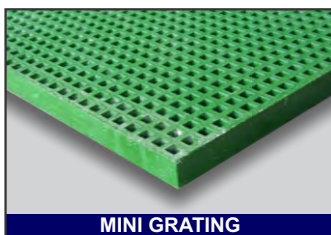

High quality fibreglass
 ■ floor grating
 ■ hand railing
 for Marine, Mining & Industrial applications

www.gratewalk.com

Fibreglass Grating, Hand Railing and Accessories

Gratewalk is a South African Company specializing in the supply of fibreglass floor grating (fibreglass reinforced plastic - FRP) for Marine, Mining and Industrial applications.

Together with our prompt service, this has allowed us to become one of top suppliers of grating in South Africa.

MOULDED GRATING

GRATING AND PANEL SIZES

LENGTH (mm)	WIDTH (mm)	DEPTH (mm)	COLOUR	
Open Grating POLYESTER				
2,445	1,000	25mm	GREEN	
2,445	1,220	25mm	GREEN	GREY
3,660	1,220	25mm	GREEN	
1,830	930	30mm	GREEN	
2,445	1,000	30mm	GREEN	GREY
3,660	1,000	30mm	GREEN	
2,445	1,220	30mm	GREEN	GREY
2,445	1,000	38mm	GREEN	GREY
3,130	1,000	38mm	GREEN	
2,445	1,220	38mm	GREEN	GREY
3,130	1,220	38mm	GREEN	
3,660	1,220	38mm	GREEN	
Mini Grating POLYESTER				
2,220	1,000	30mm	GREEN	
Closed Grating POLYESTER				
2,445	1,000	32mm	GREEN	GREY
1,500	1,200	40mm		GREY
Steps - one end closed POLYESTER				
3,660	235	30mm	GREEN	
Step Covers POLYESTER				
3,660	250	45 x 5mm	BLACK	YELLOW
Angles POLYESTER				
3m	39/51mm		LIGHT GREY	
Open Grating VINYL ESTER				
2,445	1,220	38mm	ORANGE	
3,660	1,220	38mm	ORANGE	