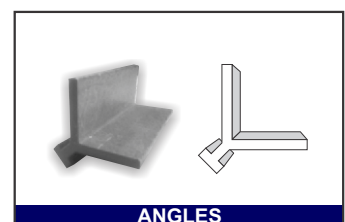

ACCESSORIES

ABS: ASTM E84 Fire Resistance approval | ABS: Design Assessment (DA) Certification | SABS: Tests done on deflection & transfer strength

Deliveries to all main areas in South Africa within 24 to 72 hours.

www.gratewalk.com

Tel: +27 21 701 2098 / 082 259 9000

Email: sales@gratewalk.com