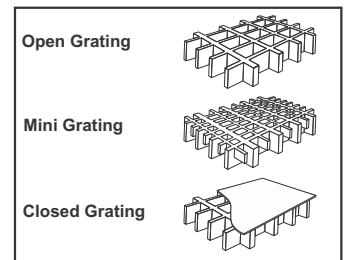

ACCESSORIES

ABS: ASTM E84 Fire Resistance approval | ABS: Design Assessment (DA) Certification | SABS: Tests done on deflection & transfer strength

Deliveries to all main areas in South Africa within 24 to 72 hours.

www.gratewalk.com

Tel: +27 21 701 2098 / 082 259 9000

Email: sales@gratewalk.com