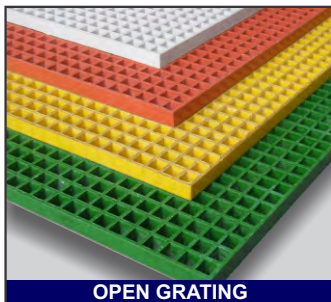

MOULDED GRATING

GRATING AND PANEL SIZES

LENGTH (mm)	WIDTH (mm)	DEPTH (mm)	COLOUR	
Open Grating POLYESTER				
2,445	1,000	25mm	GREEN	
2,445	1,220	25mm	GREEN	GREY
3,660	1,220	25mm	GREEN	
1,830	930	30mm	GREEN	
2,445	1,000	30mm	GREEN	GREY
3,660	1,000	30mm	GREEN	
2,445	1,220	30mm	GREEN	GREY
2,445	1,000	38mm	GREEN	GREY
3,130	1,000	38mm	GREEN	
2,445	1,220	38mm	GREEN	GREY
3,130	1,220	38mm	GREEN	
3,660	1,220	38mm	GREEN	
Mini Grating POLYESTER				
2,220	1,000	30mm	GREEN	
Closed Grating POLYESTER				
2,445	1,000	32mm	GREEN	GREY
1,500	1,200	40mm		GREY
Steps - one end closed POLYESTER				
3,660	235	30mm	GREEN	
Step Covers POLYESTER				
3,660	250	45 x 5mm	BLACK	YELLOW
Angles POLYESTER				
3m	39/51mm		LIGHT GREY	
Open Grating VINYL ESTER				
2,445	1,220	38mm	ORANGE	
3,660	1,220	38mm	ORANGE